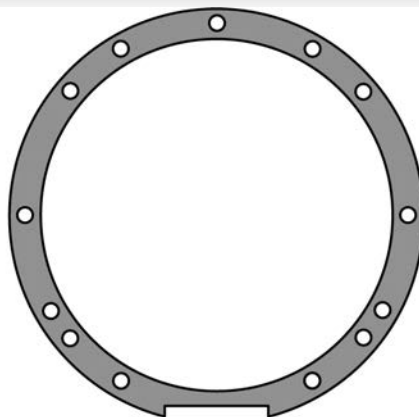

Aluminum round modular hoops with a square slot cut out of them,

The modular hoop secured onto the Modular bar with 1 x M3 screw

O-rings held in place with 4 removable thumb rivets

Three length of aluminium Modular bars (80 mm, 160 mm or 240 mm)

Aluminium Modular bracket can mount onto all three sizes of bar, with centres of 40 or 80 mm

Star knobs used to hold bracket & bar together, M5 x 20 mm

1st Generation Modular (1999-2001)

Modular Hoop - Slotted (with thumb rivets)
4-point clips, suspended by 4 x orange silicone bands

2nd Generation Modular - Silicone Bands (Orange)

Aluminium round hoops with small round lumps on locate into "V" channels on the top of the bar.

The hoop secured onto the Modular bar with 1 x M3 screw

O-rings held in place with 4 removable thumb rivets

Three length of aluminium Modular bars (80 mm, 160 mm or 240 mm)

Aluminium Modular bracket can mount onto all three sizes of bar, with centres of 40 or 80 mm

Star knobs used to hold bracket & bar together, M5 x 20 mm